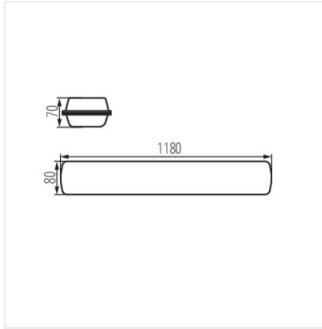

FUTURIO LED DALI 28W 1180mm

LED dustproof lighting fitting

[V] 220-240 AC	[Hz] 50	 ≥30000	 50000	 ≤3x MacAdam	 80	 SMD
 DALI		IP 65			IK 08	
 0.5÷2.5	 0,5m	CE	EAC	PZH	UK CA	

FTD1200 28W-840-OPL

	[V]	Tc [K]	TYPE	[°]	[lm]	lm/W	[mm]	°C	
FTD1200 28W-840-OPL	28854	28	4000	opal	X130/Y110	4100	146	1180	-25÷40
FTD1200 28W-840-RYF	28855	28	4000	grooved	X115/Y105	4500	161	1180	-25÷40
FTD1200 28W-840-INT	28856	28	4000	prismatic, narrow-beam	X70/Y95	4300	154	1180	-25÷40
FTD1200 28W-840-ASY	28857	28	4000	prismatic, asymmetric	X75/Y95	4300	154	1180	-25÷40

- Enclosure material: PC
- Lamphshade material: PC

FTD1200 28W-840-OPL

FTD1200 28W-840-RYF

FTD1200 28W-840-INT

FTD1200 28W-840-ASY

FUTURIO LED DALI 28W 1180mm

LED dustproof lighting fitting

FTD1200 28W-840-OPL