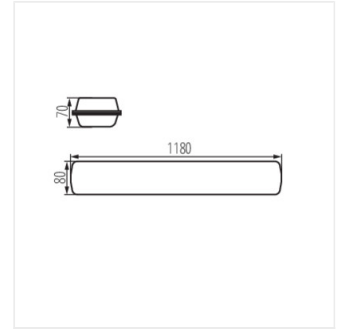

FTD1200 28W-840-ASY