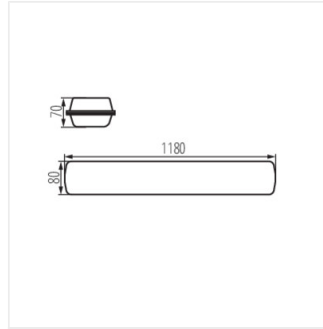

FUTURIO LED DALI 28W 1180mm

LED dustproof lighting fitting

[V] 220-240 AC	[Hz] 50	 ≥30000	 50000	 ≤3x MacAdam	 80	 SMD
 DALI		IP 65			IK 08	
 0.5÷2.5	 0,5m	CE	EAC	PZH	UK CA	

FTD1200 28W-840-OPL

	[V]	Tc [K]	TYPE	[°]	[lm]	lm/W	[mm]	°C	
FTD1200 28W-840-OPL	28854	28	4000	opal	X130/Y110	4100	146	1180	-25÷40
FTD1200 28W-840-RYF	28855	28	4000	grooved	X115/Y105	4500	161	1180	-25÷40
FTD1200 28W-840-INT	28856	28	4000	prismatic, narrow-beam	X70/Y95	4300	154	1180	-25÷40
FTD1200 28W-840-ASY	28857	28	4000	prismatic, asymmetric	X75/Y95	4300	154	1180	-25÷40

- Enclosure material: PC
- Lamphshade material: PC

FTD1200 28W-840-OPL

FTD1200 28W-840-RYF

FTD1200 28W-840-INT

FTD1200 28W-840-ASY

FUTURIO LED DALI 28W 1180mm

LED dustproof lighting fitting

FTD1200 28W-840-OPL