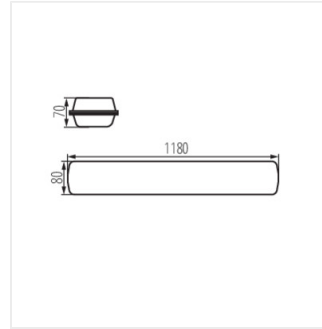

FTD1200 28W-840-INT