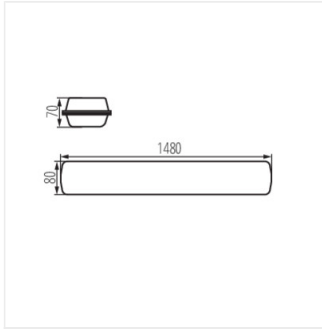

FUTURIO LED DALI 43W 1480mm

LED dustproof lighting fitting

FTD1500 43W-840-OPL