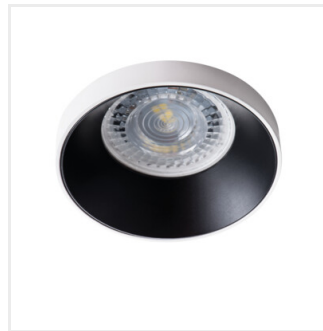

Kanlux SIMEN DSO is a fixture which consists of two parts - ring, and body. Our range includes permanent colour sets in classic black and white, and fixtures with silver and gold elements, which will fit in with your interior, where they will become a visible decoration. You can also replace individual elements with other Kanlux SIMEN DSO fixture sets you already have.

- Decorative ring without a ceramic frame
- Enclosure material: aluminum alloy

## SIMEN DSO

Ring for spotlight fittings

SIMEN DSO B/G

SIMEN DSO B/W

SIMEN DSO W/B

SIMEN DSO W/G

SIMEN DSO G/W

SIMEN DSO W/W

## SIMEN DSO

---

Ring for spotlight fittings

SIMEN DSO