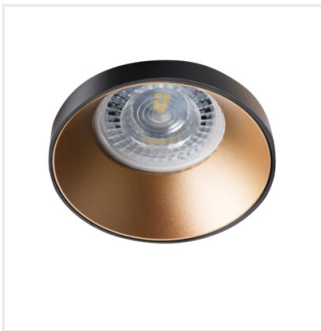

SIMEN DSO

Ring for spotlight fittings

SIMEN DSO B/G