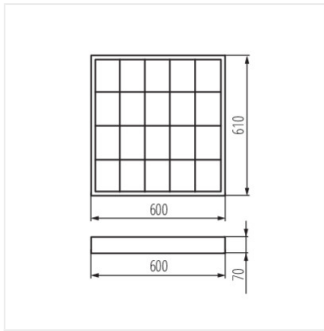

RSTR N 418/4LED/NT

RSTR N 236/4LED/NT

RSTR

Ceiling louver fitting

RSTR N 418/4LED/NT

RSTR N 236/4LED/NT