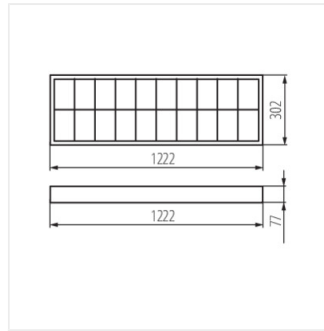

RSTR N 418/4LED/NT

RSTR N 236/4LED/NT

RSTR

Ceiling louver fitting

RSTR N 418/4LED/NT

RSTR N 236/4LED/NT