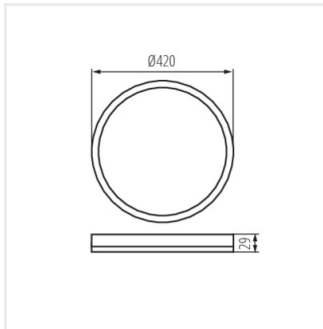

AZPO LED

Ceiling-mounted LED light fitting

AZPO LED 22W-NW-O-W