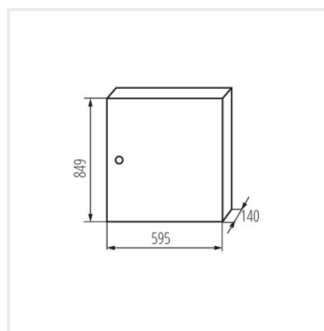

KP-DB-I-MS-524