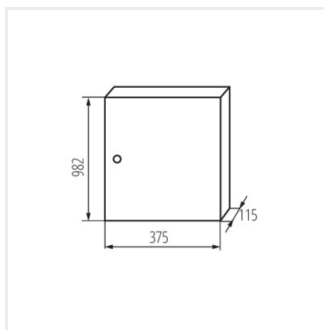

KP-DB-I-MS-612