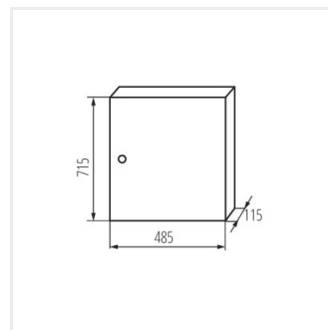

KP-DB-I-MS-418