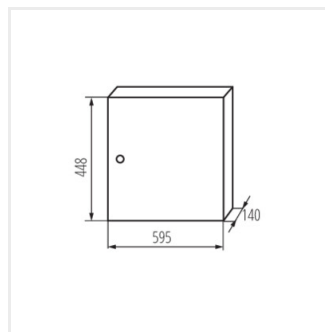

KP-DB-I-MS-224