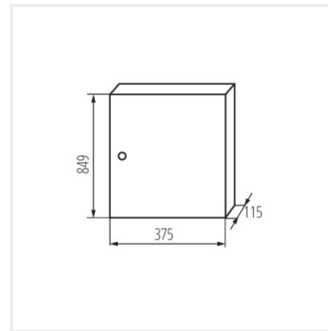

KP-DB-I-MS-512