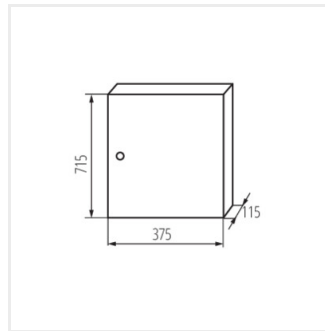

KP-DB-I-MS-412