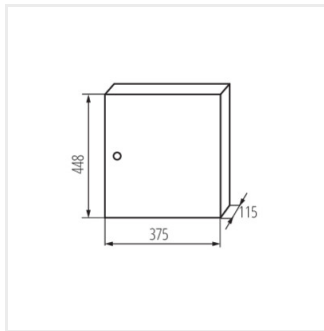

KP-DB-I-MS

Rozdzielnica metalowa

KP-DB-I-MS-212