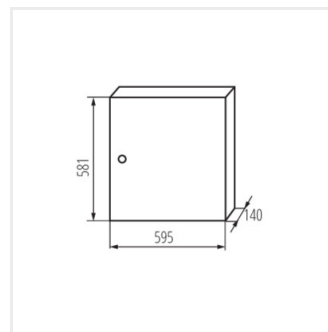

KP-DB-I-MS-324