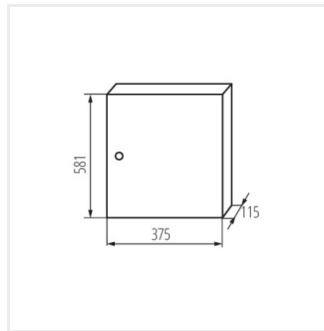

KP-DB-I-MS-312