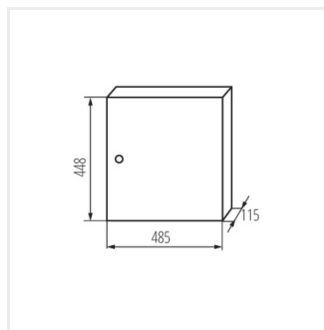

KP-DB-I-MS-218