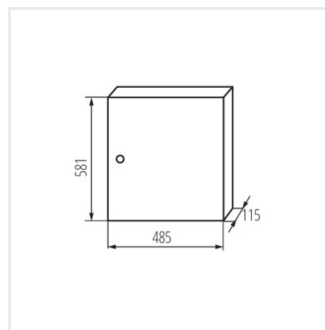

KP-DB-I-MS-318