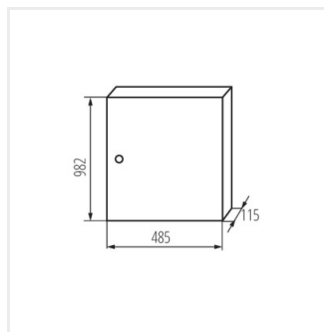

KP-DB-I-MS-618