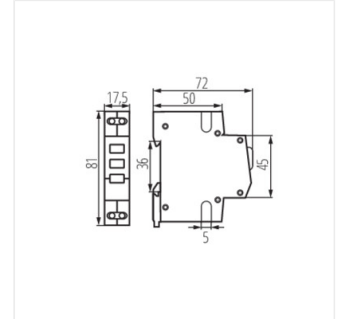

TH35 rail-mounted voltage detector

KLI-3R