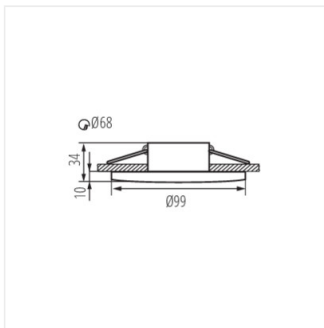

- Decorative ring without a ceramic frame
- Enclosure material: aluminum alloy

DROXY IP65

Ring for spotlight fittings

DROXY IP65 DSO-W

DROXY IP65 DSO-B

DROXY IP65 DSO