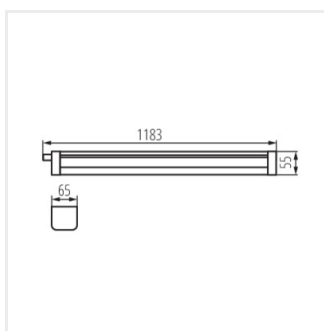

TP STRONG ECO 46W-NW