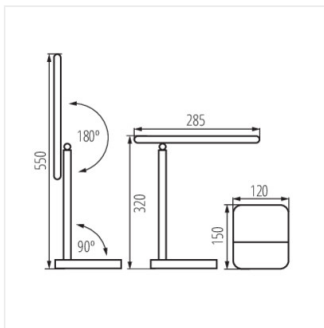

EMIRES LED

LED desk lamp

EMIRES LED