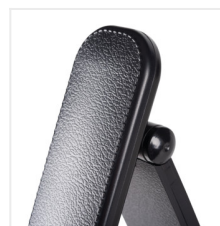

EMIRES LED B	33225	max 5,5	black	max 250	4000/6000/3000
EMIRES LED W	33226	max 5,5	white	max 250	4000/6000/3000

Kanlux EMIRES LED is an extremely elegant desk lamp. Featuring a dual pivot arm adjustment and a porous texture that adds unparalleled style to it. Kanlux EMIRES has two housing colours to choose from (black mat and white mat) and three lighting colours (WW 3000K, NW 4000K, CW 6000K), as well as smooth light brightness regulation feature. Kanlux EMIRES LED desk lamp conveniently combines all functions in one button: turning on the lamp, changing the light colour and changing the brightness level. The set includes a power supply unit and a power cord.

- Enclosure material: plastic
- Lampshade material: plastic