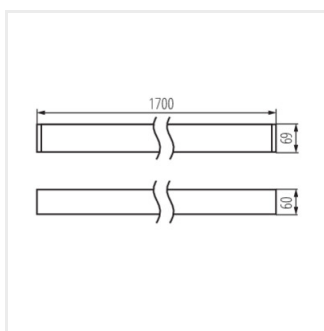

AL-LL-NW-MPR-S-NT

AL-LL-WW-MPR-S-NT

AL-LL-NT

Linear LED luminaire

AL-LLAS-NW-MAT-W-NT

AL-LL-NT

AL-LL-NT

Linear LED luminaire

Accessories

32540 ALIN CORD 1F-W Power supply terminal for ALIN luminaires and tracks, 1-phase, white, 150 cm

32541 ALIN CORD 1F-B Power supply terminal for ALIN luminaires and tracks, 1-phase, black, 150 cm