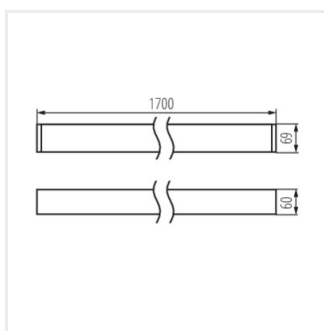

AL-LH-NW-MPR-W-NT

AL-LH-WW-MPR-W-NT

AL-LH-NW-MAT-B-NT

AL-LH-WW-MAT-B-NT

AL-LH-NW-MPR-B-NT

AL-LH-WW-MPR-B-NT

AL-LH-NW-MAT-S-NT

AL-LH-WW-MAT-S-NT

AL-LH-NW-MPR-S-NT

AL-LH-WW-MPR-S-NT

AL-LH-NT

Linear LED luminaire

AL-LHAS-NW-MAT-W-NT

AL-LH-NT

AL-LH-NT

Linear LED luminaire

Accessories

32540 ALIN CORD 1F-W Power supply terminal for ALIN luminaires and tracks, 1-phase, white, 150 cm

32541 ALIN CORD 1F-B Power supply terminal for ALIN luminaires and tracks, 1-phase, black, 150 cm