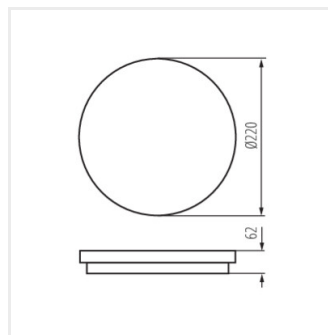

STIVI LED 10W; 15W

Date of issue: 18.11.2024, 08:55

We reserve the right to make technical changes. The data contained in this material are not legally binding. Photometry: the results obtained from testing were from a specific sample.