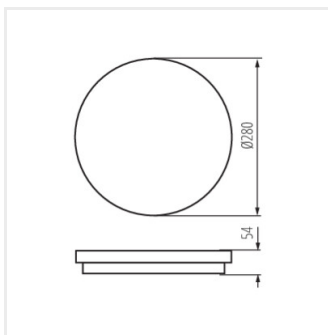

STIVI LED 24W-NW-O

STIVI LED 24W-NW-O-SE

STIVI LED 36W-NW-O

STIVI LED 36W-NW-O-SE

STIVI LED 10W-NW-O

STIVI LED 10W-NW-O-SE

STIVI LED 15W-NW-O

STIVI LED 15W-NW-O-SE