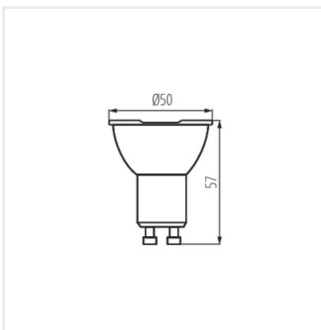

IQ-LED GU10 6,5W