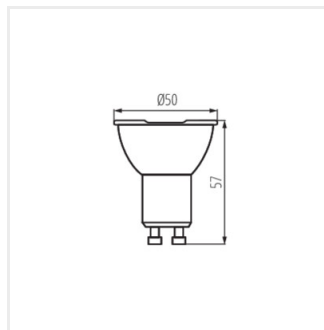

IQ-LED GU10 6,5WS3