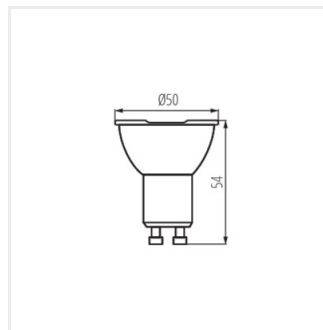

IQ-LED GU10 4,5W