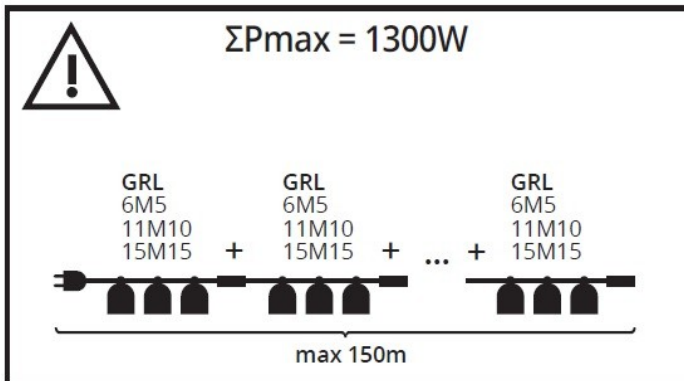

GRL

String lights

ACCESSORIES:

26046 ST45 LED 0,5W E27-NW

A light source dedicated to Kanlux GRL garlands, (26046)

26045 ST45 LED 0,5W E27-WW

A light source dedicated to Kanlux GRL garlands, (26045)