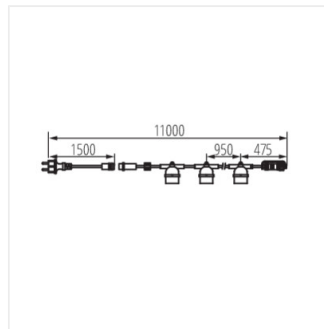

GRL

String lights

[V] 220-240 AC	[Hz] 50				IP 44	
 -20÷40		 1.5	CE	EAC	UK CA	

GRL 6M5E27-B

GRL 6M5E27-B	35750	5 x max 10	LED	E27	black
GRL 11M10E27-B	35754	10 x max 10	LED	E27	black
GRL 15M15E27-B	35758	15 x max 10	LED	E27	black

The Kanlux GRL light string festoon lights is a way to quickly arrange lighting inside and outside the house. There are three lengths of string lightss to choose from: 5, 11 and 15 meters. Thanks to the feed-through power supply, you can connect several string lights together and create an installation up to 150 meters long. For string lightss, we recommend Kanlux ST45 LED 0.5W light sources. Kanlux GRL string lights are distinguished by high-quality, safe 1.5mm² cable.

- Connection type: Cable terminated with a plug
- Wire type: H07RN-F

GRL 6M5E27-B

GRL 11M10E27-B

GRL 15M15E27-B

GRL 6M5E27-B

GRL 11M10E27-B

GRL 15M15E27-B

GRL