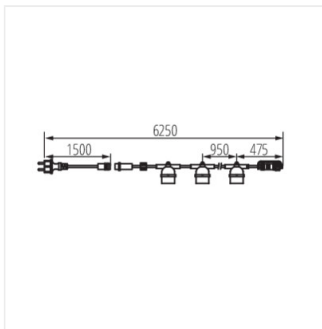

GRL

String lights

[V] 220-240 AC	[Hz] 50				IP 44	
 -20÷40		 1.5	CE	EAC	UK CA	

GRL 6M5E27-B

GRL 6M5E27-B	35750	5 x max 10	LED	E27	black
GRL 11M10E27-B	35754	10 x max 10	LED	E27	black
GRL 15M15E27-B	35758	15 x max 10	LED	E27	black

The Kanlux GRL light string festoon lights is a way to quickly arrange lighting inside and outside the house. There are three lengths of string lightss to choose from: 5, 11 and 15 meters. Thanks to the feed-through power supply, you can connect several string lights together and create an installation up to 150 meters long. For string lightss, we recommend Kanlux ST45 LED 0.5W light sources. Kanlux GRL string lights are distinguished by high-quality, safe 1.5mm² cable.

- Connection type: Cable terminated with a plug
- Wire type: H07RN-F

GRL 6M5E27-B

GRL 11M10E27-B

GRL 15M15E27-B

GRL 6M5E27-B

GRL 11M10E27-B

GRL 15M15E27-B

GRL