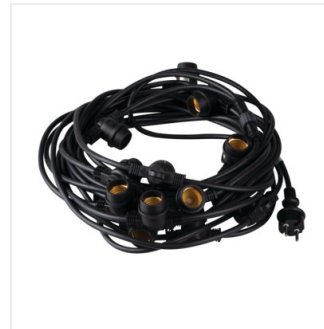

GRL

String lights

[V] 220-240 AC	[Hz] 50				IP 44	
 -20÷40		 1.5	CE	EAC	UK CA	

GRL 6M5E27-B

GRL 6M5E27-B	35750	5 x max 10	LED	E27	black
GRL 11M10E27-B	35754	10 x max 10	LED	E27	black
GRL 15M15E27-B	35758	15 x max 10	LED	E27	black

The Kanlux GRL light string festoon lights is a way to quickly arrange lighting inside and outside the house. There are three lengths of string lightss to choose from: 5, 11 and 15 meters. Thanks to the feed-through power supply, you can connect several string lights together and create an installation up to 150 meters long. For string lightss, we recommend Kanlux ST45 LED 0.5W light sources. Kanlux GRL string lights are distinguished by high-quality, safe 1.5mm² cable.

- Connection type: Cable terminated with a plug
- Wire type: H07RN-F

GRL 6M5E27-B

GRL 11M10E27-B

GRL 15M15E27-B

GRL 6M5E27-B

GRL 11M10E27-B

GRL 15M15E27-B

GRL

String lights

ACCESSORIES:

26046 ST45 LED 0,5W E27-NW

A light source dedicated to Kanlux GRL garlands, (26046)

26045 ST45 LED 0,5W E27-WW

A light source dedicated to Kanlux GRL garlands, (26045)