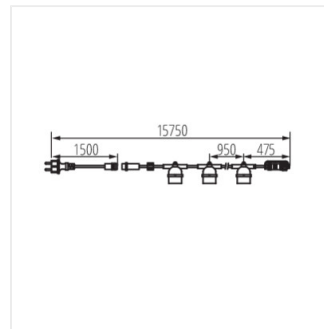

GRL

String lights

[V] 220-240 AC	[Hz] 50				IP 44	
 -20÷40		 1.5	CE	EAC	UK CA	

GRL 6M5E27-B

GRL 6M5E27-B	35750	5 x max 10	LED	E27	black
GRL 11M10E27-B	35754	10 x max 10	LED	E27	black
GRL 15M15E27-B	35758	15 x max 10	LED	E27	black

The Kanlux GRL light string festoon lights is a way to quickly arrange lighting inside and outside the house. There are three lengths of string lightss to choose from: 5, 11 and 15 meters. Thanks to the feed-through power supply, you can connect several string lights together and create an installation up to 150 meters long. For string lightss, we recommend Kanlux ST45 LED 0.5W light sources. Kanlux GRL string lights are distinguished by high-quality, safe 1.5mm² cable.

- Connection type: Cable terminated with a plug
- Wire type: H07RN-F

GRL 6M5E27-B

GRL 11M10E27-B

GRL 15M15E27-B

GRL 6M5E27-B

GRL 11M10E27-B

GRL 15M15E27-B

GRL