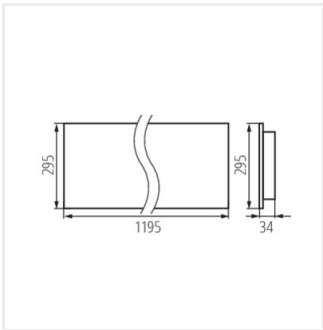

OFIS RST LED P3

Recessed - Mounted LED Office Fixture

OS RST P3