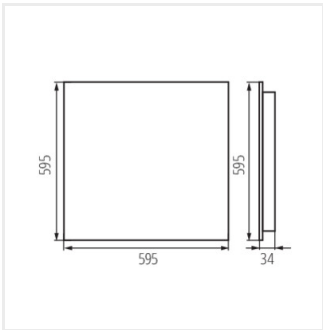

OFIS RST LED P1

Recessed - Mounted LED Office Fixture

OS RST P1