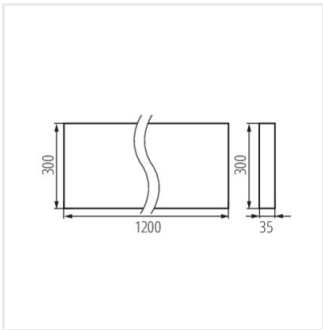

OFIS RST LED N3

Surface-mounted LED office fixture

OS RST N3