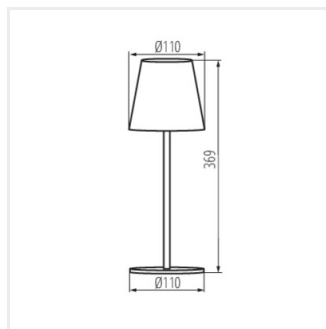

INITA LED IP54

LED table lamp

INITA LED IP 54