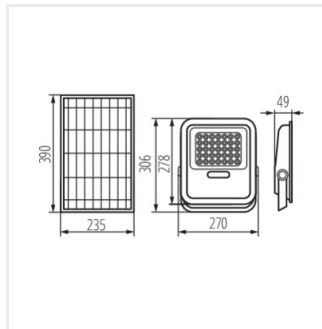

FL SONE SLR

Solar LED light fitting

IP
65

EA
SY
instal
lation

FL SONE SLR M NW-GR

IP

	[W]	[lm]	Tc [K]	IP	
FL SONE SLR M NW-GR	36606	max 10	max 1200	4000	65
FL SONE SLR L NW-GR	36607	max 15	max 2200	4000	65

The Kanlux FL SONE SLR fixture is a solar-powered floodlight. We can choose from two floodlight power solutions: 10 or 15W. IP65 makes them dust-proof and protected against water ingress. The adjustable adapter allows for separate installation of the luminaire and solar panel.

- Enclosure material: ABS
- Lampshade material: glass

FL SONE SLR

Solar LED light fitting

FL SONE SLR M NW-GR

FL SONE SLR L NW-GR

FL SONE SLR M NW-GR

FL SONE SLR L NW-GR