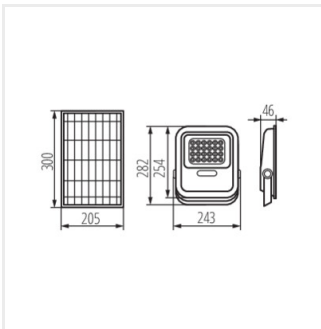

FL SONE SLR

Solar LED light fitting

IP
65

EA
SY
instal
lation

FL SONE SLR M NW-GR

IP

	[W]	[lm]	Tc [K]	IP	
FL SONE SLR M NW-GR	36606	max 10	max 1200	4000	65
FL SONE SLR L NW-GR	36607	max 15	max 2200	4000	65

The Kanlux FL SONE SLR fixture is a solar-powered floodlight. We can choose from two floodlight power solutions: 10 or 15W. IP65 makes them dust-proof and protected against water ingress. The adjustable adapter allows for separate installation of the luminaire and solar panel.

- Enclosure material: ABS
- Lampshade material: glass

FL SONE SLR

Solar LED light fitting

FL SONE SLR M NW-GR

FL SONE SLR L NW-GR

FL SONE SLR M NW-GR

FL SONE SLR L NW-GR