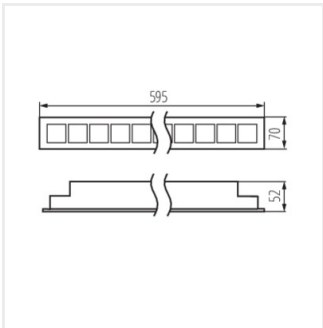

- Enclosure material: steel, plastic
- Lampshade material: plastic

HIERRO

Linear LED luminaire

HRD-ML-WW-W-PT

HRD-MM-WW-W-PT

HRD-MH-WW-W-PT

HRD-ML-WW-B-PT

HRD-MM-WW-B-PT

HRD-MM-NW-W-PT

HRD-MH-NW-W-PT

HRD-ML-NW-B-PT

HIERRO

Linear LED luminaire

HRD-MM-NW-B-PT

HRD-MH-NW-B-PT

HRD-M-PT