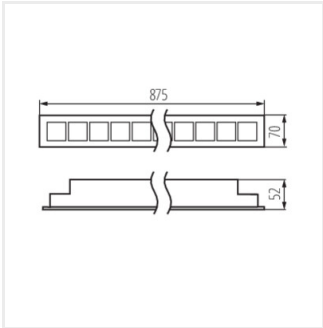

- Enclosure material: steel, plastic
- Lampshade material: plastic

HIERRO

Linear LED luminaire

HRD-LL-WW-W-PT

HRD-LM-WW-W-PT

HRD-LH-WW-W-PT

HRD-LL-WW-B-PT

HRD-LM-WW-B-PT

HRD-LH-WW-B-PT

HRD-LL-WN-W-PT

HRD-LM-WN-W-PT

HRD-LH-WN-W-PT

HRD-LL-WN-B-PT

HRD-LM-WN-B-PT

HRD-LH-WN-B-PT

HRD-LL-NW-W-PT

HRD-LM-NW-W-PT

HRD-LH-NW-W-PT

HRD-LL-NW-B-PT

HIERRO

Linear LED luminaire

HRD-LM-NW-B-PT

HRD-LH-NW-B-PT

HRD-L-PT