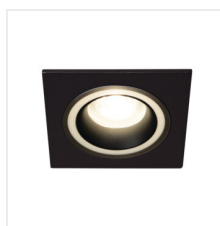

FELINE DSL

Pierścień oprawy punktowej

unique
LIGHT
effect

MODULAR
frame

FELINE DSL B/B

FELINE DSL B/B	37256	max 10	black	none
FELINE DSL G/B	37257	max 10	gold / black	none
FELINE DSL W/B	37258	max 10	white / black	none
FELINE DSL W/W	37259	max 10	white	none
FELINE DSL B/W	37260	max 10	black/white	none
FELINE DSL G/W	37261	max 10	gold / white	none

Kanlux FELINE DSL is a square, elegant ceiling mesh. There are 6 different color versions available, which you can match to the interior, where they will become a visible decoration.

- Materiał obudowy: stop aluminium