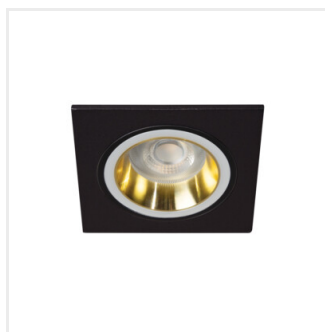

FELINE DSL

Pierścień oprawy punktowej

unique
LIGHT
effect

MODULAR
frame

FELINE DSL B/B

FELINE DSL B/B	37256	max 10	black	none
FELINE DSL G/B	37257	max 10	gold / black	none
FELINE DSL W/B	37258	max 10	white / black	none
FELINE DSL W/W	37259	max 10	white	none
FELINE DSL B/W	37260	max 10	black/white	none
FELINE DSL G/W	37261	max 10	gold / white	none

Kanlux FELINE DSL is a square, elegant ceiling mesh. There are 6 different color versions available, which you can match to the interior, where they will become a visible decoration.

- Materiał obudowy: stop aluminium

FELINE DSL

Pierścień oprawy punktowej

FELINE DSL B/B

FELINE DSL G/B

FELINE DSL W/B

FELINE DSL W/W

FELINE DSL B/W

FELINE DSL G/W