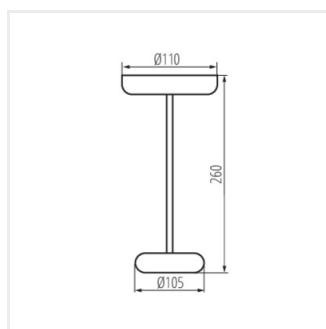

- Enclosure material: plastic, Metal
- Lampshade material: plastic

FLUXY LED IP44

LED table lamp

FLUXY LED IP44 W

FLUXY LED IP44 B

FLUXY LED IP44 BL

FLUXY LED IP44 GN

FLUXY LED IP44 Y