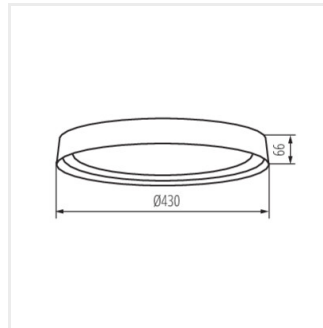

- Enclosure material: Metal
- Lampshade material: plastic

NIFU LED

Ceiling-mounted LED light fitting

NIFU LED17,8W NW W/BR

NIFU LED17,8W NW W/W

NIFU LED17,8W NW W/B

NIFU LED17,8W NW W/BR

NIFU LED17,8W NW W/W