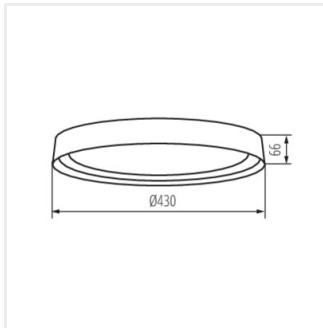

- Enclosure material: Metal
- Lampshade material: plastic

NIFU LED

Ceiling-mounted LED light fitting

NIFU LED17,8W NW W/BR

NIFU LED17,8W NW W/W

NIFU LED17,8W NW W/B

NIFU LED17,8W NW W/BR

NIFU LED17,8W NW W/W