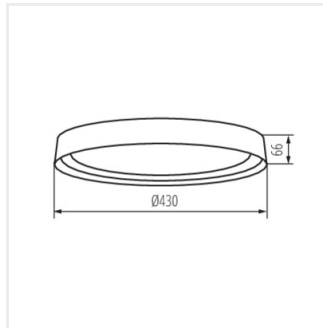

- Enclosure material: Metal
- Lampshade material: plastic

NIFU LED

Ceiling-mounted LED light fitting

NIFU LED17,8W NW W/BR

NIFU LED17,8W NW W/W

NIFU LED17,8W NW W/B

NIFU LED17,8W NW W/BR

NIFU LED17,8W NW W/W