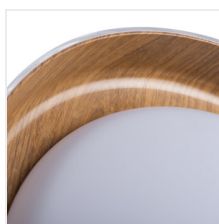

NIFU LED17,8W NW W/BR

Model	Power [W]	Luminous Flux [lm]	Technology	Temperature [K]	Color	
NIFU LED17.8W NW W/BR	37317	17.8	1320	LED	4000	biały / brąz
NIFU LED17.8W NW W/W	37318	17.8	1450	LED	4000	white
NIFU LED17.8W NW W/B	37319	17.8	1280	LED	4000	white / black

- Enclosure material: Metal
- Lampshade material: plastic

NIFU LED

Ceiling-mounted LED light fitting

NIFU LED17,8W NW W/BR

NIFU LED17,8W NW W/W

NIFU LED17,8W NW W/B

NIFU LED17,8W NW W/BR

NIFU LED17,8W NW W/W