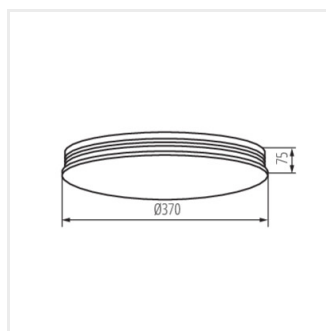

EXATE LED

Ceiling-mounted LED light fitting

 220-240 AC	 50	 120	 ≥20000	 25000	 ≤ 6x Mackdam	 Ra 80
 Hg	 SMD			 IP 20		 5÷25
	 1.5	 1.5	 0,5m	 lm/W 81		

EXATE LED 17,5W NW

EXATE LED 17.5W NW	37323	17.5	LED	1420	4000	white
--------------------	--------------	------	-----	------	------	-------

The Kanlux EXATE LED ceiling lamp is a lamp with a modern shape. The simple, minimalist design is delicately highlighted with thin metallic rings. It will find recognition among lovers of modern style, as well as those who appreciate minimalism.

- Enclosure material: Metal
- Lampshade material: plastic

EXATE LED

Ceiling-mounted LED light fitting

EXATE LED 17,5W NW

EXATE LED 17,5W NW