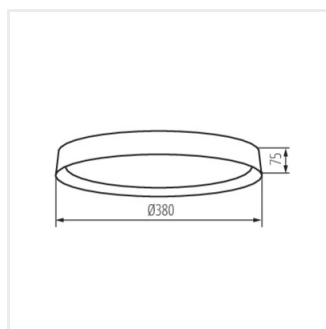

SOLN LED 17,5W NW B/G