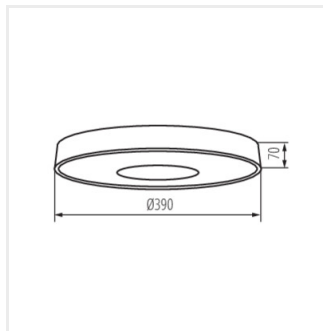

- Enclosure material: Metal
- Lampshade material: plastic

VAND LED

Ceiling-mounted LED light fitting

VAND LED 17,5W NW W

VAND LED 17,5W NW B

VAND LED 17,5W NW W

VAND LED 17,5W NW B