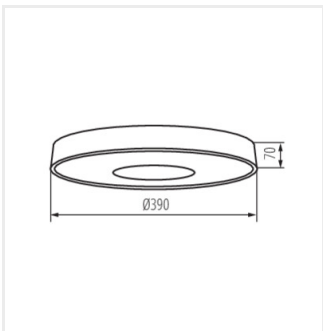

	[W]	[lm]	Tc [K]	
VAND LED 17.5W NW W 37326	17.5	LED	460	4000 white
VAND LED 17.5W NW B 37327	17.5	LED	460	4000 black

Kanlux VAND LED is a modern version of the traditional ceiling lamp. Black or white elements (depending on the model chosen) add elegance and a breath of freshness. Kanlux VAND LED gives very subtle light, so in larger rooms you can use several of these lamps or place it only in places where you do not need strong lighting.

- Enclosure material: Metal
- Lampshade material: plastic

VAND LED

Ceiling-mounted LED light fitting

VAND LED 17,5W NW W

VAND LED 17,5W NW B

VAND LED 17,5W NW W

VAND LED 17,5W NW B