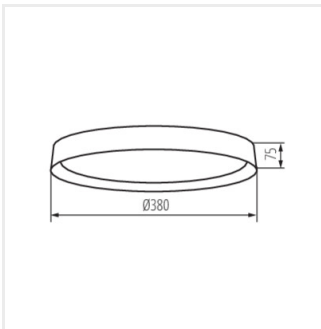

- Enclosure material: Metal
- Lampshade material: plastic

SOLN LED

Ceiling-mounted LED light fitting

SOLN LED 17,5W NW B/G

SOLN LED 17,5W NW W/G

SOLN LED 17,5W NW B/G

SOLN LED 17,5W NW W/G