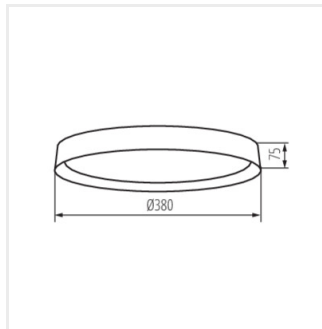

- Enclosure material: Metal
- Lampshade material: plastic

SOLN LED

Ceiling-mounted LED light fitting

SOLN LED 17,5W NW B/G

SOLN LED 17,5W NW W/G

SOLN LED 17,5W NW B/G

SOLN LED 17,5W NW W/G