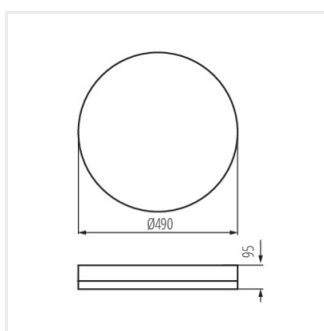

- Enclosure material: steel
- Lampshade material: PMMA

ARVOS LED

Ceiling-mounted LED light fitting

ARVOS LED 37W CCT B

ARVOS LED 37W CCT W

ARVOS LED 37W CCT