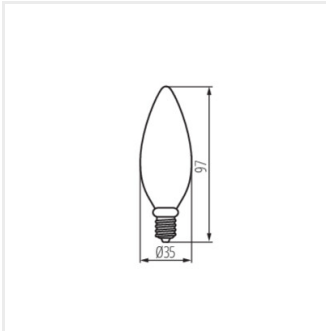

XLEDEX C35E14 3,8W-WW

XLEDEX C35E14 3,8W-NW

XLED EX C35E14

Date of issue: 03.02.2025, 09:10

We reserve the right to make technical changes. The data contained in this material are not legally binding.

Photometry: the results obtained from testing were from a specific sample.