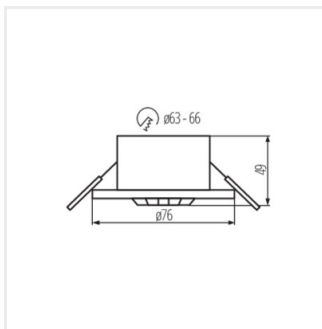

37370 MERGE-WT-O-W

PIR motion sensor

 [V] 220-240 AC	 [Hz] 50	 IP 65/20			 [m] max 8	 [°] 3-2000
 [°C] -20÷40		 [mm] 0.75÷1.5				

MERGE-WT-O-W **37370** 1200 Recessed mount in the ceiling H360 10-30 PIR

Compact infrared motion sensor MERGE-WT. The maximum detection range is 8 meters, and the horizontal detection angle is 360 degrees. You can adjust the lighting duration and the light intensity level at which the sensor operates. The sensor's advantage is its high IP65 rating.

- Material: plastic

MERGE-WT-O-W