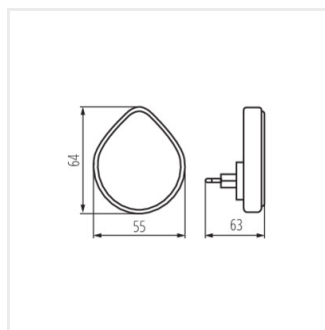

37396 ULOV LED DIM WW W

LED plug-in lamp

 220-240 AC	 50	 ≥20000	 ellipse ≤ 6x Mackdam			
 IP 20		 max 60				

ULO V LED DIM WW W **37396** max 0,5 max 30 3000 white

Kanlux ULOV LED is a plug-in lamp in which the light intensity can be smoothly adjusted. It has a built-in dusk sensor (automatically turns the light on and off). Its friendly design means that we can place it in bedrooms, children's rooms, elderly people's rooms or in corridors.

- Enclosure material: plastic
- Lampshade material: plastic

37396 ULOV LED DIM WW W

LED plug-in lamp

ULOV LED DIM WW W