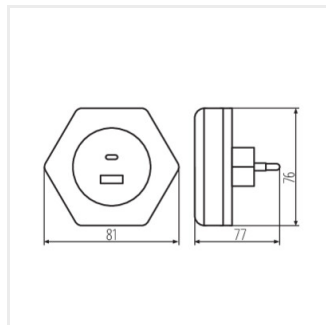

37397 BOLA LED 2xUSB WW W

LED plug-in lamp

BOLA LED 2xUSB WW W