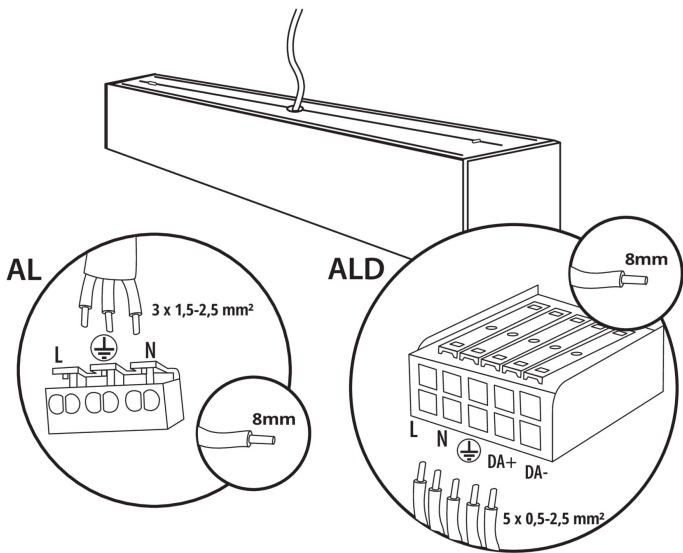

AL-MS-MAT-B-NT

AL-MS-MAT-S-NT

AL-MS-MAT-W-NT

AL-MS-MPR-B-NT

AL-MS-MPR-S-NT

AL-MS-MPR-W-NT

AL-MS-RST-B-NT

AL-MS-RST-W-NT

Accessories

32540

ALIN CORD 1F-W

Power supply terminal for ALIN luminaires and tracks, 1-phase, white, 150 cm

32541

ALIN CORD 1F-B

Power supply terminal for ALIN luminaires and tracks, 1-phase, black, 150 cm