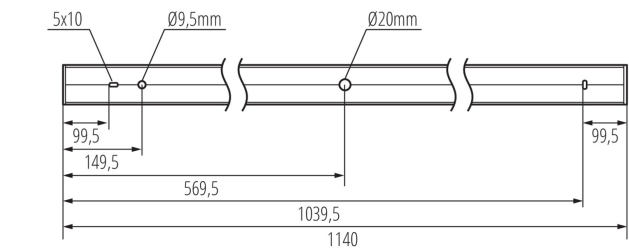

Accessories

32540

ALIN CORD 1F-W

Power supply terminal for ALIN luminaires and tracks, 1-phase, white, 150 cm

32541

ALIN CORD 1F-B

Power supply terminal for ALIN luminaires and tracks, 1-phase, black, 150 cm