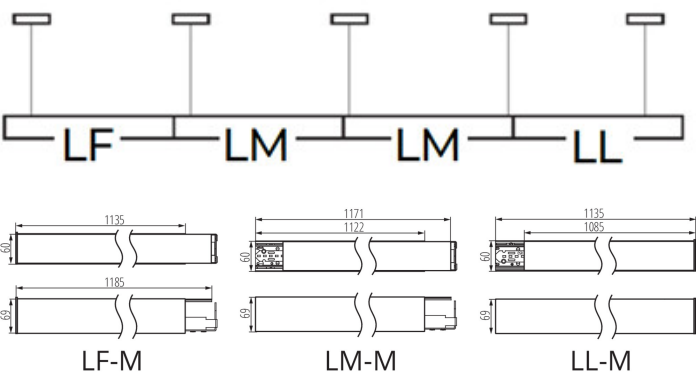

								
AL-MS-NW-MAT-B-NT	35592	18	4000	matt	X85/Y95	black	2400	1140
AL-MS-NW-MAT-S-NT	35596	18	4000	matt	X85/Y95	silver	2400	1140
AL-MS-NW-MAT-W-NT	35588	18	4000	matt	X85/Y95	white	2400	1140
AL-MS-NW-MPR-B-NT	35594	18	4000	microprismatic	X75/Y90	black	2250	1140
AL-MS-NW-MPR-S-NT	35598	18	4000	microprismatic	X75/Y90	silver	2250	1140
AL-MS-NW-MPR-W-NT	35590	18	4000	microprismatic	X75/Y90	white	2250	1140
AL-MS-NW-RST-B-NT	38040	16	4000	louvre	X85/Y85	black	2300	1140
AL-MS-NW-RST-W-NT	38041	16	4000	louvre	X85/Y85	white	2600	1140
AL-MS-WW-MAT-B-NT	35593	18	3000	matt	X85/Y95	black	2140	1140
AL-MS-WW-MAT-S-NT	35597	18	3000	matt	X85/Y95	silver	2140	1140
AL-MS-WW-MAT-W-NT	35589	18	3000	matt	X85/Y95	white	2140	1140
AL-MS-WW-MPR-B-NT	35595	18	3000	microprismatic	X75/Y90	black	1980	1140
AL-MS-WW-MPR-S-NT	35599	18	3000	microprismatic	X75/Y90	silver	1980	1140
AL-MS-WW-MPR-W-NT	35591	18	3000	microprismatic	X75/Y90	white	1980	1140
AL-MS-WW-RST-B-NT	38042	16	3000	louvre	X85/Y85	black	2100	1140
AL-MS-WW-RST-W-NT	38043	16	3000	louvre	X85/Y85	white	2400	1140
AL-MS5D-NW-RST-B-NT	38044	16	4000	louvre	X60/Y60	black	2300	1140
AL-MS5D-NW-RST-W-NT	38045	16	4000	louvre	X60/Y60	white	2600	1140
AL-MS5D-WW-RST-B-NT	38046	16	4000	louvre	X60/Y60	black	2100	1140
AL-MS5D-WW-RST-W-NT	38047	16	4000	louvre	X60/Y60	white	2400	1140

AL-MS-MAT-B-NT

AL-MS-MAT-S-NT

AL-MS-MAT-W-NT

AL-MS-MPR-B-NT

AL-MS-MPR-S-NT

AL-MS-MPR-W-NT

AL-MS-RST-B-NT

AL-MS-RST-W-NT

Accessories

32540

ALIN CORD 1F-W

Power supply terminal for ALIN luminaires and tracks, 1-phase, white, 150 cm

32541

ALIN CORD 1F-B

Power supply terminal for ALIN luminaires and tracks, 1-phase, black, 150 cm

32542

ALIN CORD 1F-SR

Power supply terminal for ALIN luminaires and tracks, 1-phase, silver 150 cm

07871

ROPE-NT 150 SINGLE

ROPE-NT 150 SINGLE steel rope (single) for suspending fittings, 2 pcs. in a set

Date of issue: 04.11.2024, 14:35