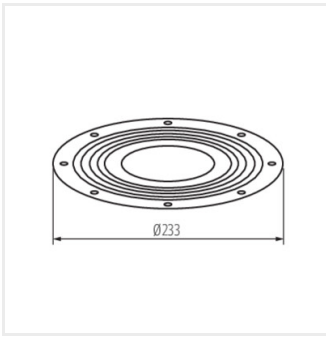

HBPHS LENS 150W 120D

Date of issue: 26.11.2024, 12:30

We reserve the right to make technical changes. The data contained in this material are not legally binding.

Photometry: the results obtained from testing were from a specific sample.