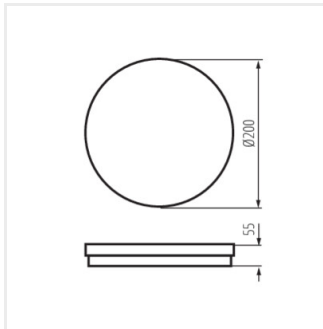

BENO ECO

Ceiling-mounted LED light fitting

BENO ECO 12W CCT O W