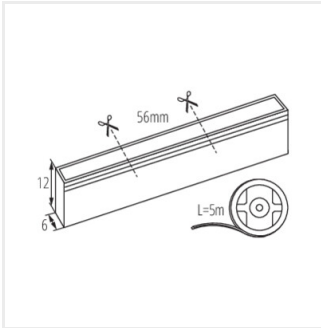

NEON 13,5W/M IP65-RGB