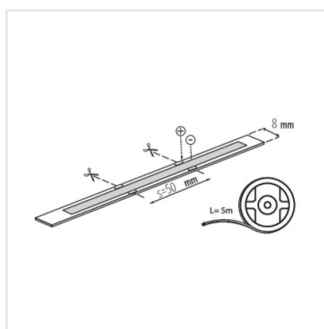

LCOB 10W/M 24 IP00