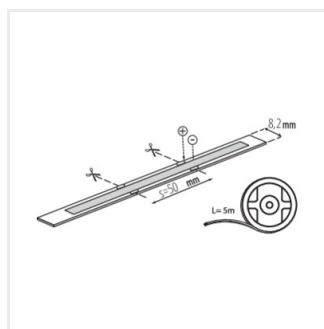

LCOB 10W/M 24 IP65