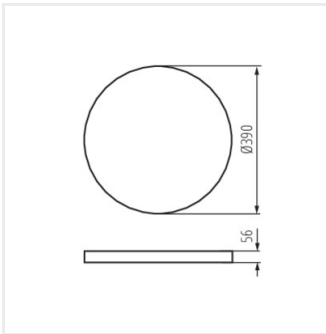

S PLAFON 20W CCTDIM

Date of issue: 13.01.2025, 15:35

We reserve the right to make technical changes. The data contained in this material are not legally binding.
Photometry: the results obtained from testing were from a specific sample.