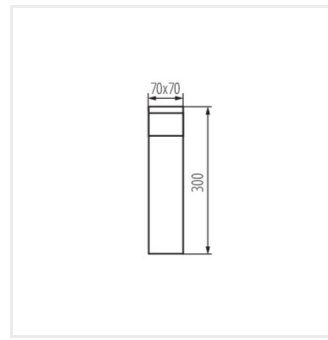

DASTEN 30 B

Date of issue: 05.03.2025, 16:00

We reserve the right to make technical changes. The data contained in this material are not legally binding.

Photometry: the results obtained from testing were from a specific sample.

Kanlux S.A. ul. Objazdowa 1-3, 41-922 Radzionków, Poland kanlux@kanlux.com