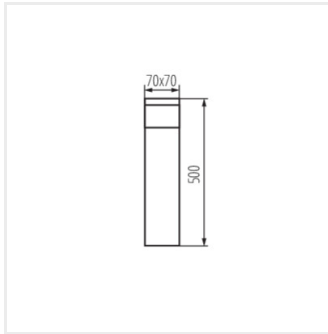

DASTEN 50 B

Date of issue: 05.03.2025, 16:00

We reserve the right to make technical changes. The data contained in this material are not legally binding.

Photometry: the results obtained from testing were from a specific sample.

Kanlux S.A. ul. Objazdowa 1-3, 41-922 Radzionków, Poland kanlux@kanlux.com