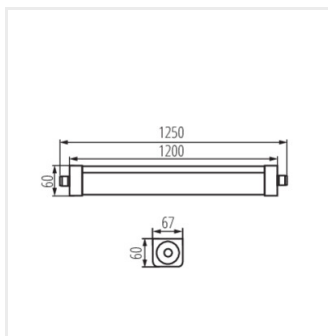

TP STRONG 60W 12 NW

TP STRONG LED 37W-NW

TP STRONG LED 60W-NW

TP STRONG LED 48W-NW

TP STRONG LED 75W-NW

TP STRONG LED 90W-NW

TP STRONG 60W 12 NW

TP STRONG LED 37W