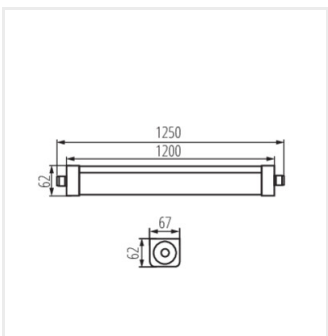

TP STRONG 60W 12 NW

TP STRONG LED 37W-NW

TP STRONG LED 60W-NW

TP STRONG LED 48W-NW

TP STRONG LED 75W-NW

TP STRONG LED 90W-NW

TP STRONG 60W 12 NW

TP STRONG LED 37W