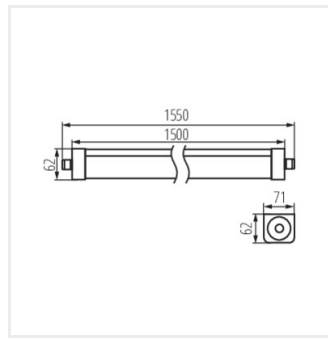

TP STRONG LED 90W

Date of issue: 12.11.2024, 09:45

Nous nous réservons le droit d'apporter toute modification technique sans information préalable. Les données de ce contenu ne sont pas juridiquement contraignantes.

Photométrie : Résultats obtenus en testant un échantillon déterminé.