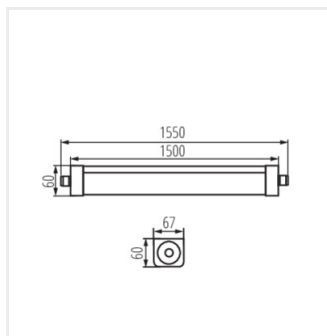

TP STRONG 60W 12 NW

TP STRONG 60W 12 NW	<a href="#">33163</a>	60	8000	4000	X125/Y110	blanc
TP STRONG LED 37W-NW	<a href="#">33168</a>	37	5000	4000	X125/Y110	blanc
TP STRONG LED 60W-NW	<a href="#">33169</a>	60	8000	4000	X125/Y110	blanc
TP STRONG LED 48W-NW	<a href="#">33170</a>	48	6500	4000	X125/Y110	blanc
TP STRONG LED 75W-NW	<a href="#">33171</a>	75	10000	4000	X125/Y110	blanc
TP STRONG LED 90W-NW	<a href="#">33172</a>	90	12000	4000	X125/Y110	blanc

TP STRONG 60W 12 NW

TP STRONG LED 37W-NW

TP STRONG LED 60W-NW

TP STRONG LED 48W-NW

TP STRONG LED 75W-NW

TP STRONG LED 90W-NW

TP STRONG 60W 12 NW

TP STRONG LED 37W