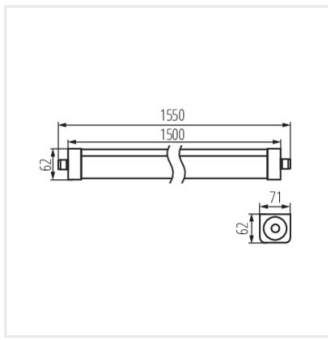

TP STRONG LED 75W