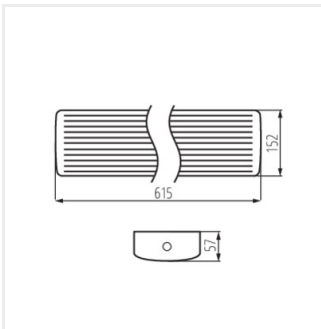

## MEBA LED IP54

Luminaire profilés linéaire LED

MEBA LED 20W IP54 NW

MEBA LED 40W IP54 NW

MEBA LED 20W IP54 NW

MEBA LED 40W IP54 NW