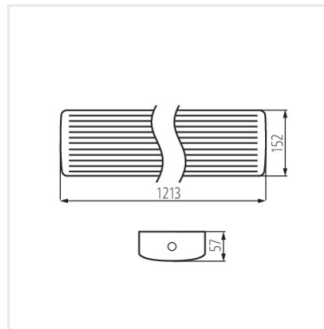

## MEBA LED IP54

Luminaire profilés linéaire LED

MEBA LED 20W IP54 NW

MEBA LED 40W IP54 NW

MEBA LED 20W IP54 NW

MEBA LED 40W IP54 NW