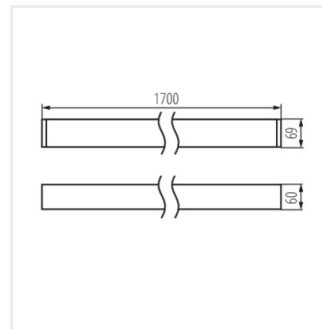

ALD-LL-NT

Luminaire profilés linéaire LED

ALD-LL-NW-MAT-W-NT

ALD-LL-WW-MAT-W-NT

ALD-LL-NW-MPR-W-NT

ALD-LL-WW-MPR-W-NT

ALD-LL-NW-MAT-B-NT

ALD-LL-WW-MAT-B-NT

ALD-LL-NW-MPR-B-NT

ALD-LL-WW-MPR-B-NT

ALD-LL-NW-MAT-S-NT

ALD-LL-WW-MAT-S-NT

ALD-LL-NW-MPR-S-NT

ALD-LL-WW-MPR-S-NT

ALD-LL-NT

Luminaire profilés linéaire LED

Accessoires

32543	ALIN CORD DALI 1F-W	Power supply terminal for ALIN luminaires and tracks, 1-phase, DALI, white, 150 cm
		
32544	ALIN CORD DALI 1F-B	Power supply terminal for ALIN luminaires and tracks, 1-phase, DALI, black, 150 cm
		
32545	ALIN CORD DALI 1F-SR	Power supply terminal for ALIN luminaires and tracks, 1-phase, DALI, silver, 150 cm
		
07871	ROPE-NT 150 SINGLE	ROPE-NT 150 SINGLE câble en acier (unique) pour la suspension de luminaires, ensemble de 2 pièces
		
29557	ALIN NT GRIP	Wall bracket for the ALIN luminaire, 2 pcs included
		