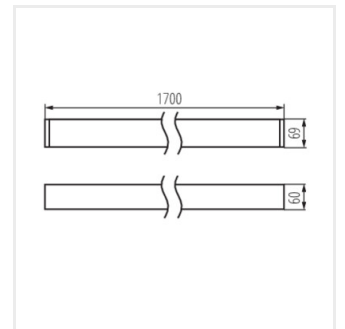

ALD-LL-NW-MPR-B-NT

ALD-LL-WW-MPR-B-NT

ALD-LL-NW-MAT-S-NT

ALD-LL-WW-MAT-S-NT

ALD-LL-NW-MPR-S-NT

ALD-LL-WW-MPR-S-NT

ALD-LL-NT

Luminaire profilés linéaire LED

Accessoires

32543	ALIN CORD DALI 1F-W	Power supply terminal for ALIN luminaires and tracks, 1-phase, DALI, white, 150 cm
		
32544	ALIN CORD DALI 1F-B	Power supply terminal for ALIN luminaires and tracks, 1-phase, DALI, black, 150 cm
		
32545	ALIN CORD DALI 1F-SR	Power supply terminal for ALIN luminaires and tracks, 1-phase, DALI, silver, 150 cm
		
07871	ROPE-NT 150 SINGLE	ROPE-NT 150 SINGLE câble en acier (unique) pour la suspension de luminaires, ensemble de 2 pièces
		
29557	ALIN NT GRIP	Wall bracket for the ALIN luminaire, 2 pcs included
		