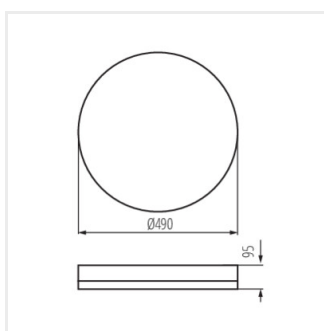

## ARVOS LED

Plafonnier LED

ARVOS LED 37W CCT B

ARVOS LED 37W CCT W

ARVOS LED 37W CCT