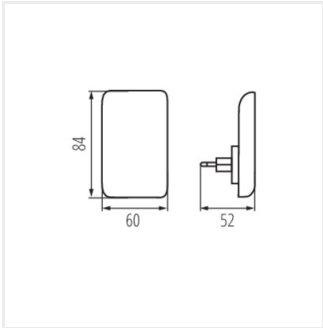

- Matériau du boîtier: PC

ORISA LED

Veilleuse LED

ORISA LED WW W

ORISA LED WW B

ORISA LED WW W

ORISA LED WW B