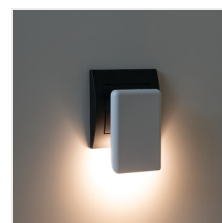

ORISA LED

Veilleuse LED

[V] 220-240 AC	[Hz] 50	≥20000	ellipse ≤ 6x Mackdam	Hg	SMD	
	IP 20	house icon	lm W 18	CE	EAC	UK CA

ORISA LED WW W

	[W]	[lm]	Tc [K]	
ORISA LED WW W 37394	0,28	5	3000	blanc
ORISA LED WW B 37395	0,28	5	3000	noir

- Matériau du boîtier: PC

ORISA LED

Veilleuse LED

ORISA LED WW W

ORISA LED WW B

ORISA LED WW W

ORISA LED WW B