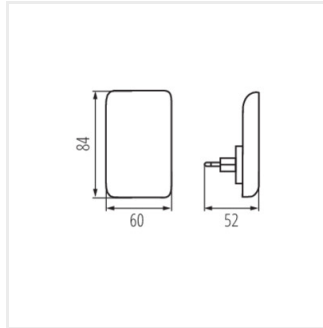

- Matériau du boîtier: PC

ORISA LED

Veilleuse LED

ORISA LED WW W

ORISA LED WW B

ORISA LED WW W

ORISA LED WW B