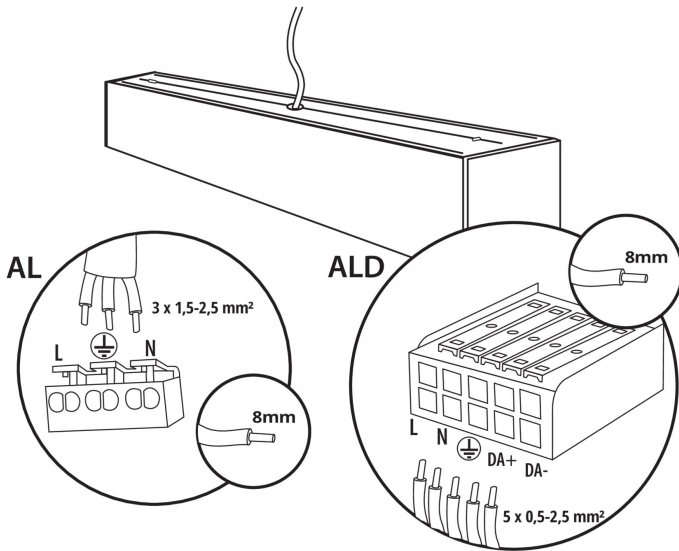

Accessoires

32540

ALIN CORD 1F-W

Power supply terminal for ALIN luminaires and tracks, 1-phase, white, 150 cm

32541

ALIN CORD 1F-B

Power supply terminal for ALIN luminaires and tracks, 1-phase, black, 150 cm

32542

ALIN CORD 1F-SR

Power supply terminal for ALIN luminaires and tracks, 1-phase, silver 150 cm

07871

ROPE-NT 150 SINGLE

ROPE-NT 150 SINGLE câble en acier (unique) pour la suspension de luminaires, ensemble de 2 pièces