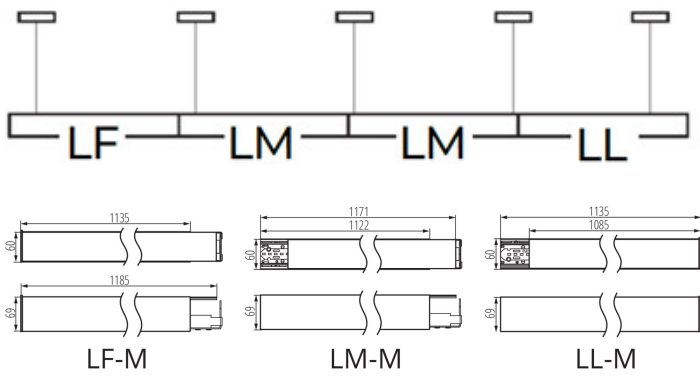

Accessoires

32540

ALIN CORD 1F-W

Power supply terminal for ALIN luminaires and tracks, 1-phase, white, 150 cm

32541

ALIN CORD 1F-B

Power supply terminal for ALIN luminaires and tracks, 1-phase, black, 150 cm

32542

ALIN CORD 1F-SR

Power supply terminal for ALIN luminaires and tracks, 1-phase, silver 150 cm

07871

ROPE-NT 150 SINGLE

ROPE-NT 150 SINGLE câble en acier (unique) pour la suspension de luminaires, ensemble de 2 pièces