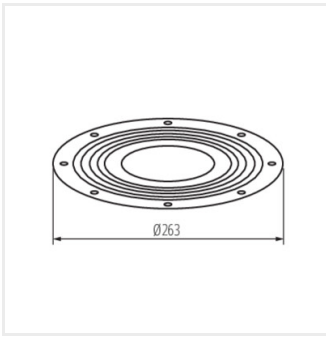

HBPHS BRACKET

HBPHS LENS 150W 60D

HBPHS LENS 150W 120D

HBPHS LENS 200W 60D

HBPHS LENS 200W 120D

HBPHS MOTION SENSOR

HBPHS REMOTE

HBPHS GRID 150W