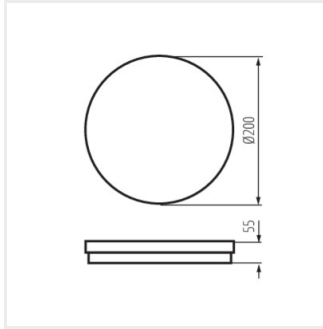

BENO ECO

Plafonnier LED

BENO ECO 12W CCT O W