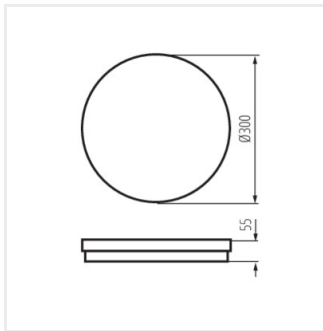

BENO ECO 30W CCT O W