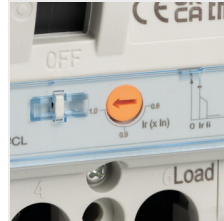

### Disjoncteur compct MCCB

KMCCB-RT-125A

|                    |                       | Ue                 | Ics                                      | Icu                                      | In [A] |
|--------------------|-----------------------|--------------------|------------------------------------------|------------------------------------------|--------|
| KMCCB-RT-125A      | <a href="#">37281</a> | 380/415<br>220/230 | 18kA (380/415V AC)<br>25kA (220/230V AC) | 25kA (380/415V AC)<br>36kA (220/230V AC) | 125    |
| KMCCB-RT-160A      | <a href="#">37282</a> | 380/415<br>220/230 | 27kA (380/415V AC)<br>36kA (220/230V AC) | 36kA (380/415V AC)<br>50kA (220/230V AC) | 160    |
| KMCCB-RT-200A      | <a href="#">37283</a> | 380/415<br>220/230 | 27kA (380/415V AC)<br>36kA (220/230V AC) | 36kA (380/415V AC)<br>50kA (220/230V AC) | 200    |
| KMCCB-RT-250A      | <a href="#">37284</a> | 380/415<br>220/230 | 27kA (380/415V AC)<br>36kA (220/230V AC) | 36kA (380/415V AC)<br>50kA (220/230V AC) | 250    |
| KMCCB-RT-400A      | <a href="#">38255</a> | 380/400/415        | 50kA                                     | 65kA                                     | 400    |
| KMCCB-RT-400A-H    | <a href="#">38256</a> | 380/400/415        | 75kA                                     | 100kA                                    | 400    |
| KMCCB-RT-400A-4P   | <a href="#">38257</a> | 380/400/415        | 50kA                                     | 65kA                                     | 400    |
| KMCCB-RT-400A-4P-H | <a href="#">38258</a> | 380/400/415        | 75kA                                     | 100kA                                    | 400    |
| KMCCB-RT-125A-4P   | <a href="#">38516</a> | 380/415<br>220/230 | 18kA (380/415V AC)<br>25kA (220/230V AC) | 25kA (380/415V AC)<br>36kA (220/230V AC) | 125    |
| KMCCB-RT-160A-4P   | <a href="#">38517</a> | 380/415<br>220/230 | 25kA (380/415V AC)<br>36kA (220/230V AC) | 36kA (380/415V AC)<br>50kA (220/230V AC) | 160    |
| KMCCB-RT-200A-4P   | <a href="#">38518</a> | 380/415<br>220/230 | 25kA (380/415V AC)<br>36kA (220/230V AC) | 36kA (380/415V AC)<br>50kA (220/230V AC) | 200    |
| KMCCB-RT-250A-4P   | <a href="#">38519</a> | 380/415<br>220/230 | 25kA (380/415V AC)<br>36kA (220/230V AC) | 36kA (380/415V AC)<br>50kA (220/230V AC) | 250    |